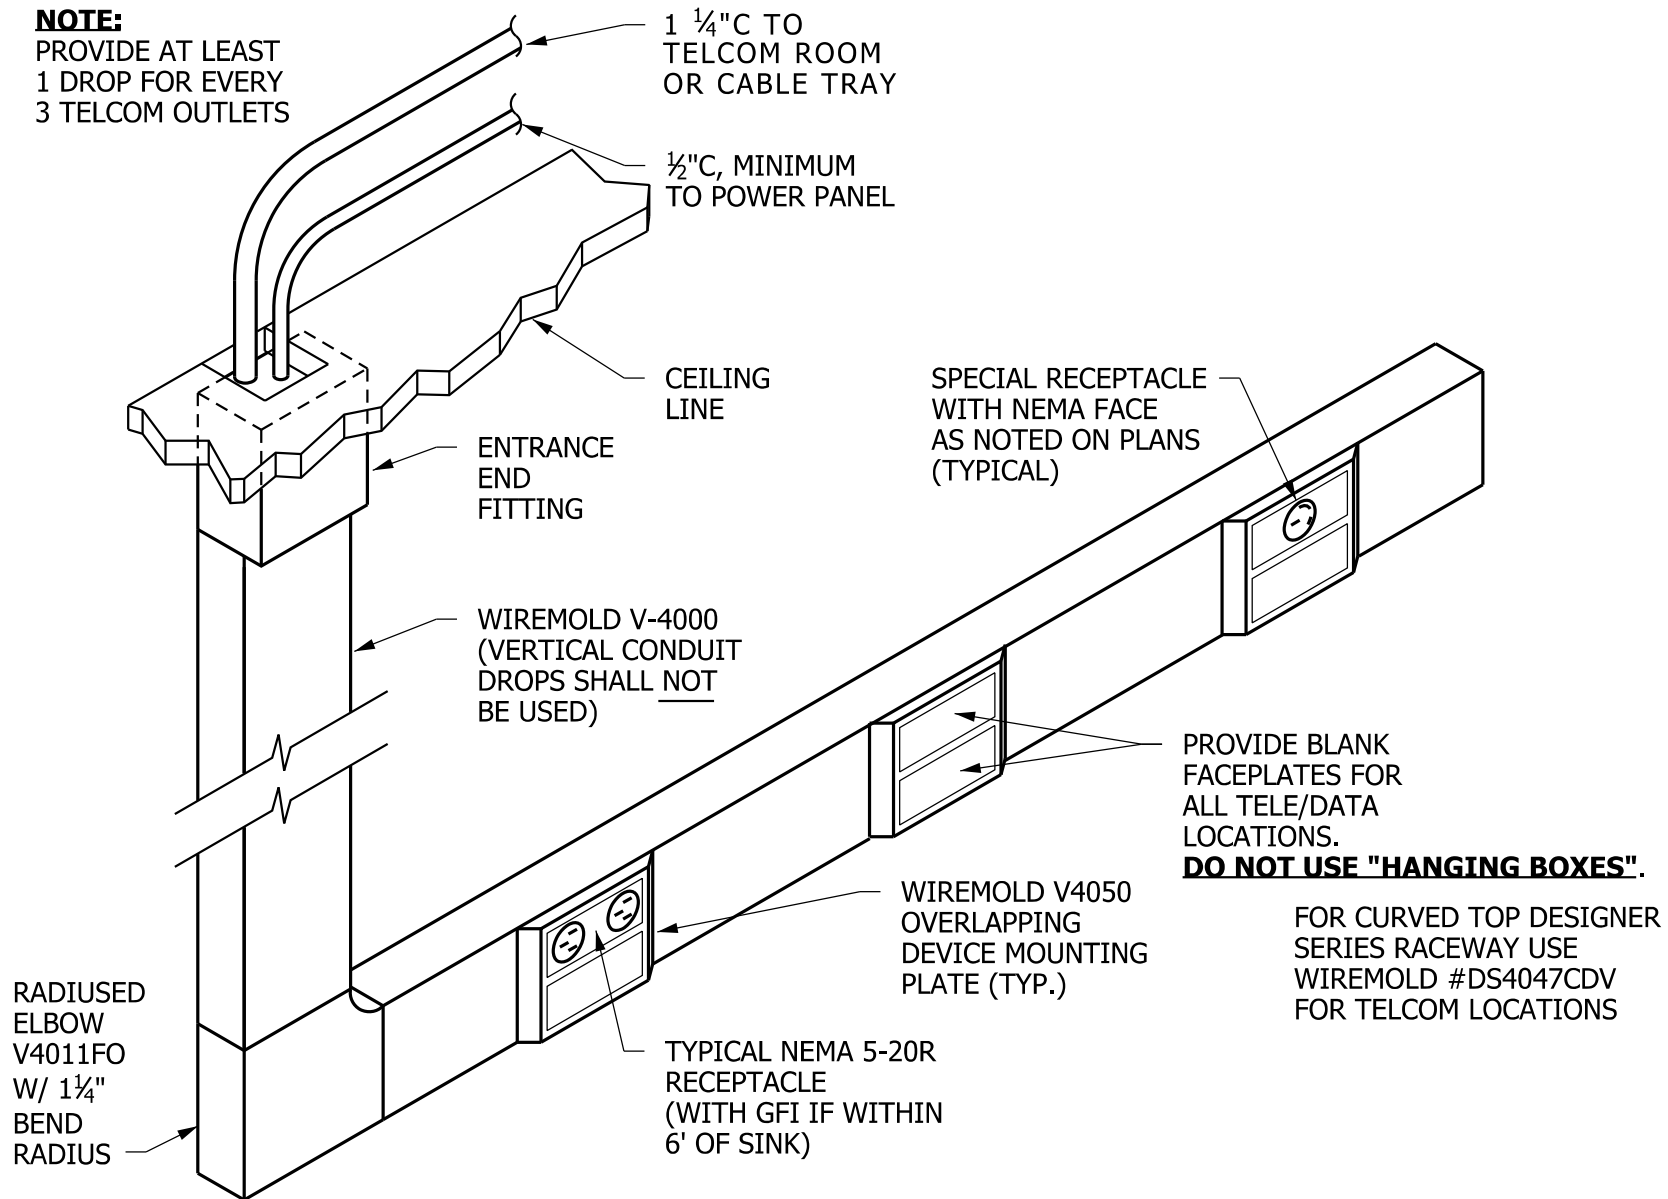

NOTE:

PROVIDE AT LEAST
1 DROP FOR EVERY
3 TELCOM OUTLETS

NOTE: PART NUMBERS SHOWN ARE FOR WIREMOLD PRODUCTS. OTHER APPROVED MANUFACTURERS ARE HUBBELL AND THOMAS & BETTS.

INSTALLATION DETAIL - FOR EXISTING WALLS TYPICAL DUAL CHANNEL METAL RACEWAY